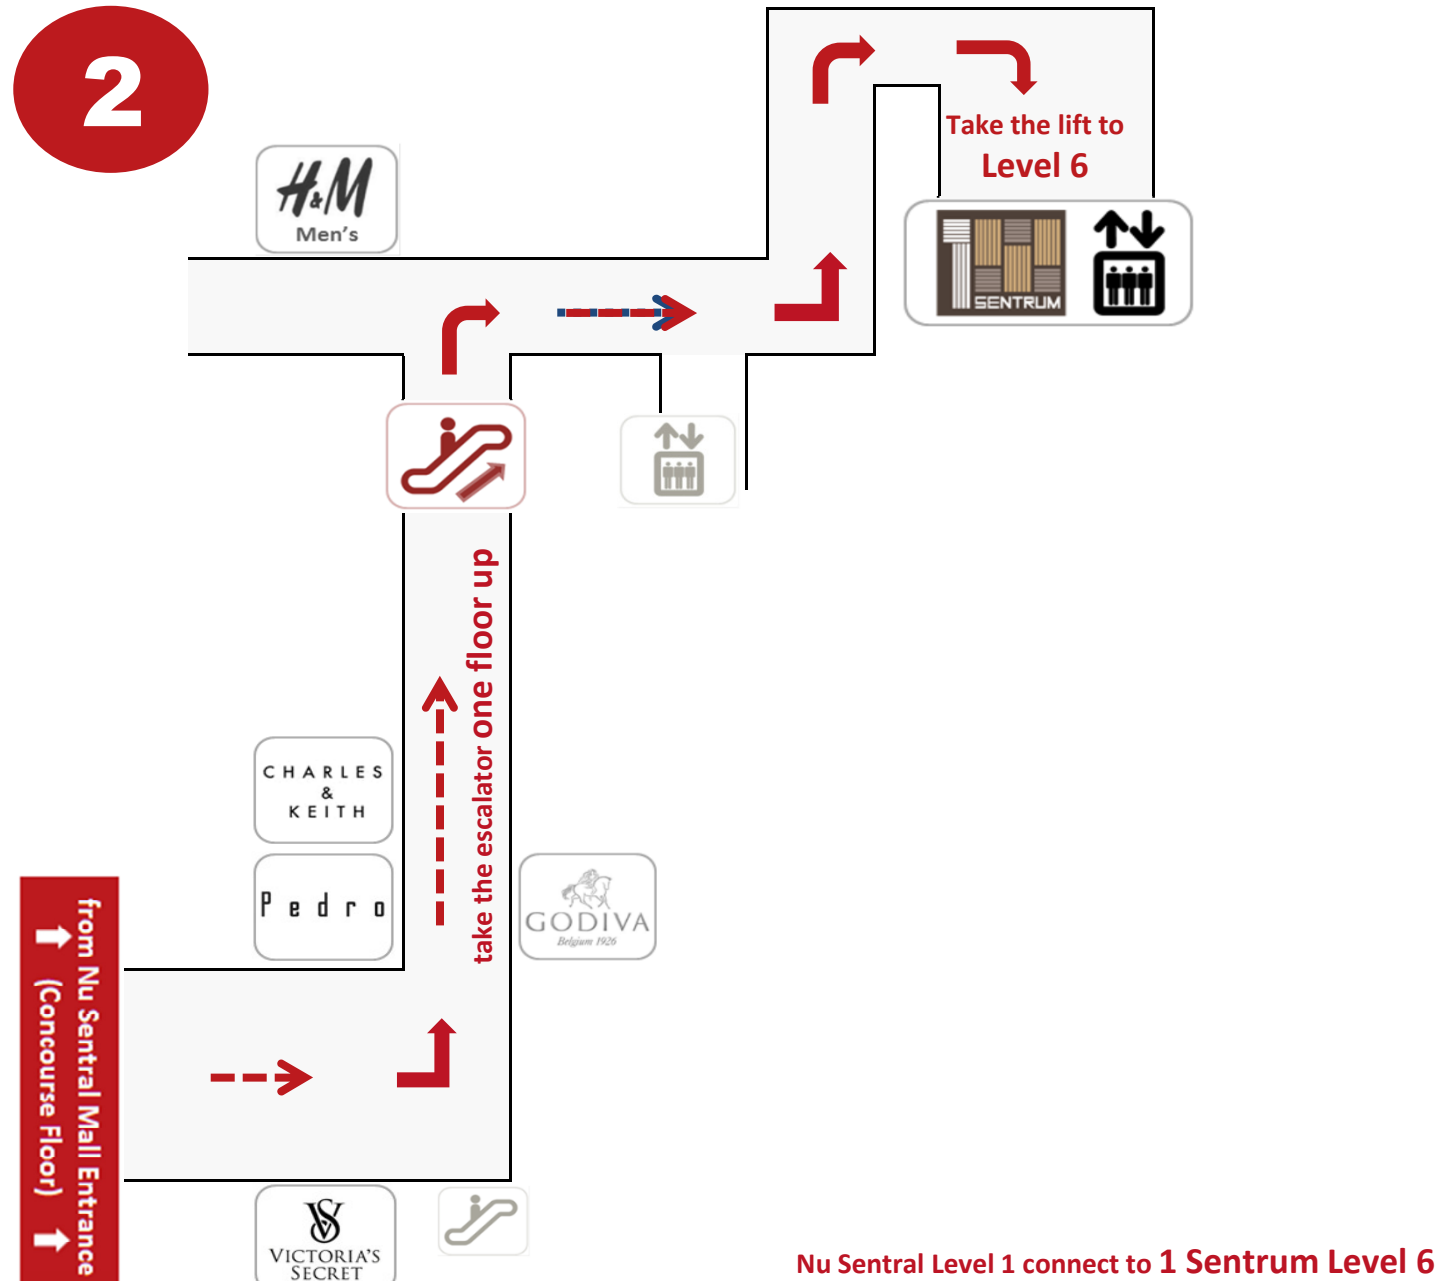

# Route from KLIA Ekspres arrival hall → 1 Sentrum, JLL Property Services (Malaysia) Sdn Bhd

**1**

**3**

**2**

Nu Sentral Level 1 connect to 1 Sentrum Level 6