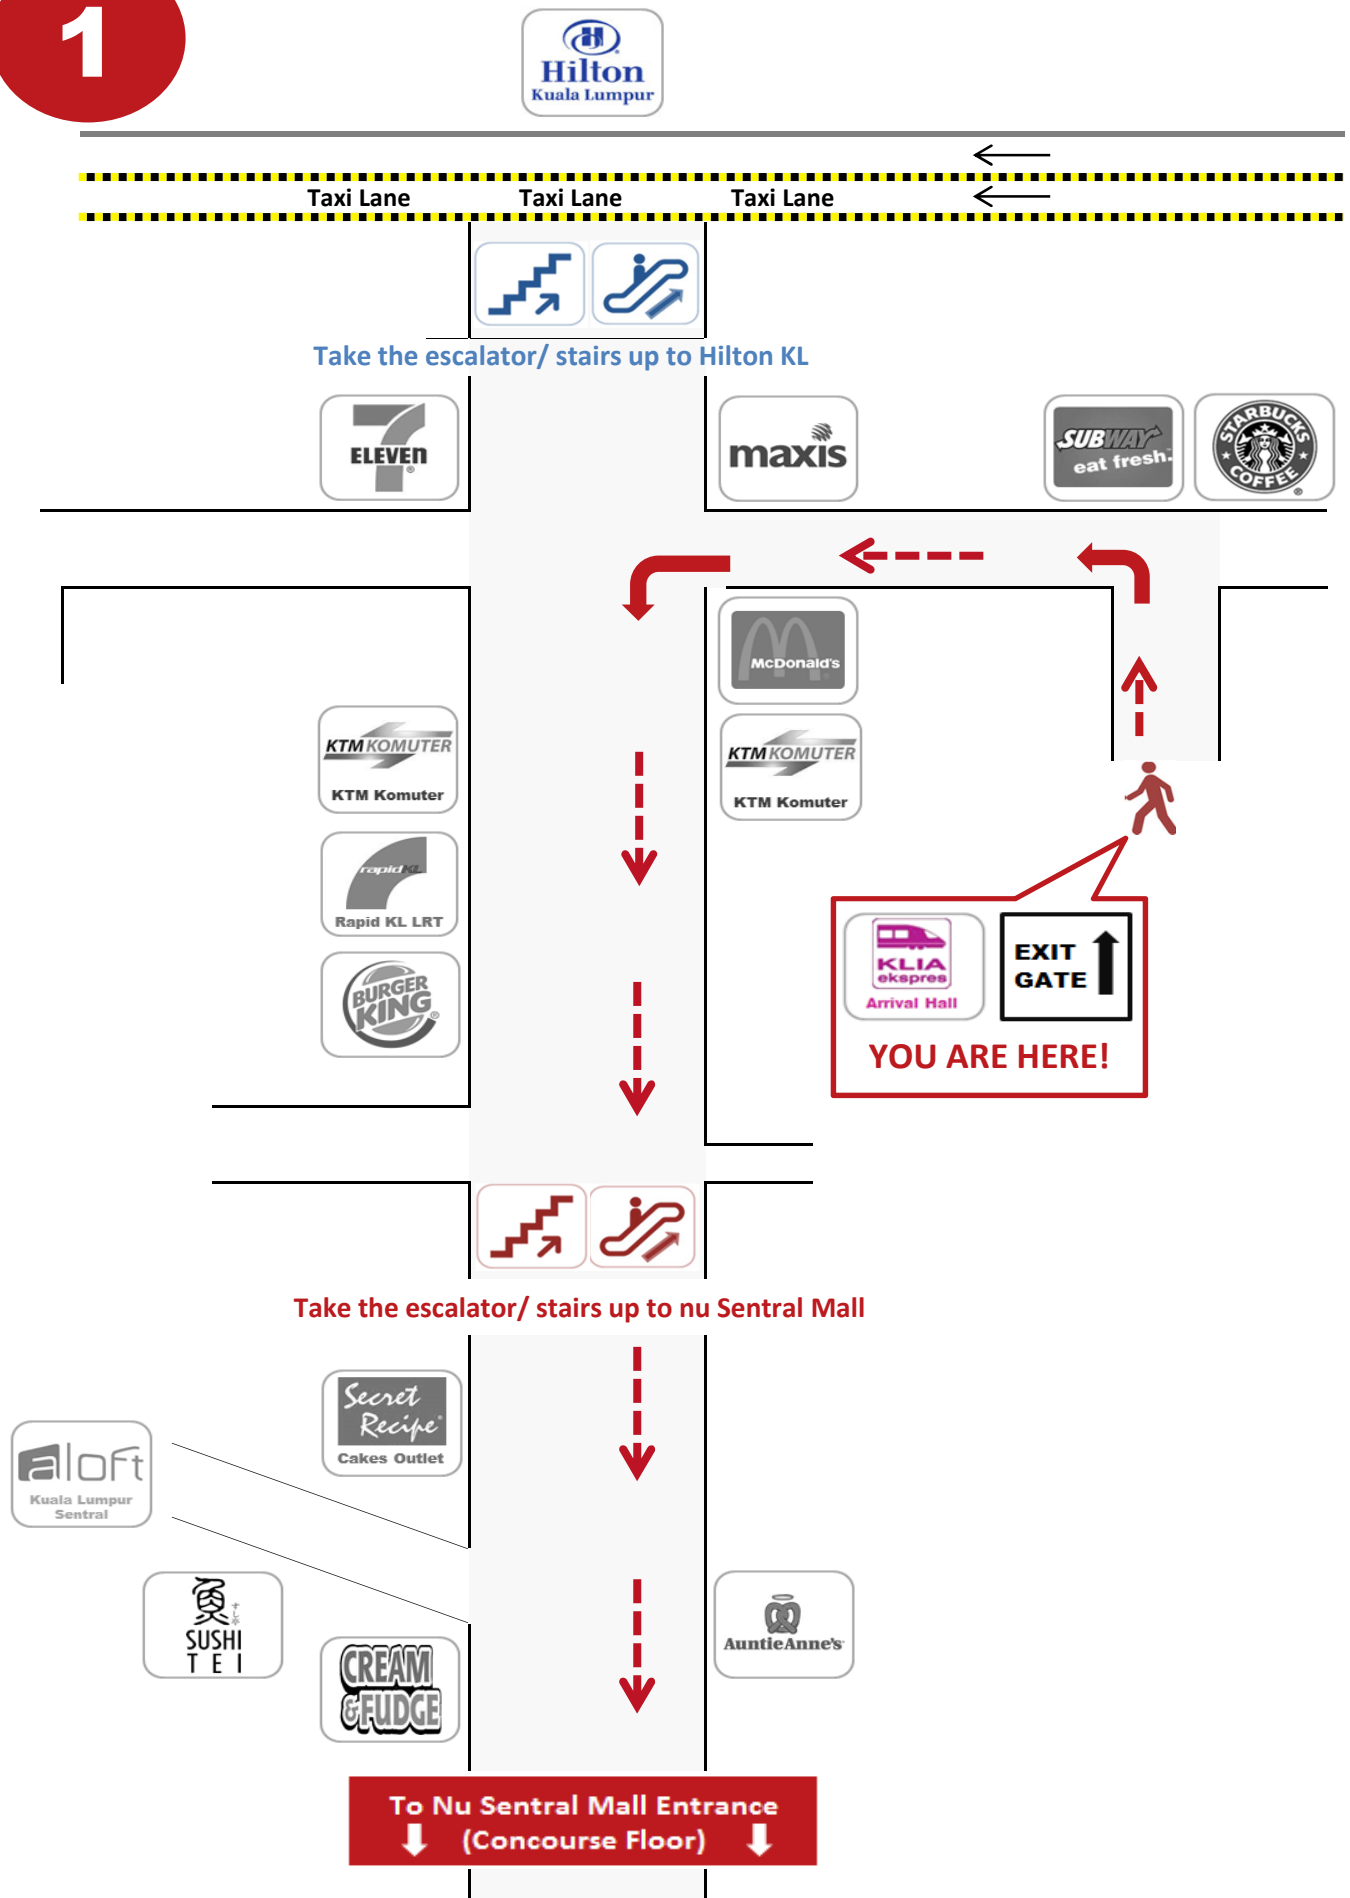

# Route from KLIA Ekspres arrival hall → 1 Sentrum, JLL Property Services (Malaysia) Sdn Bhd

**1**

**3**

**2**

Nu Sentral Level 1 connect to 1 Sentrum Level 6